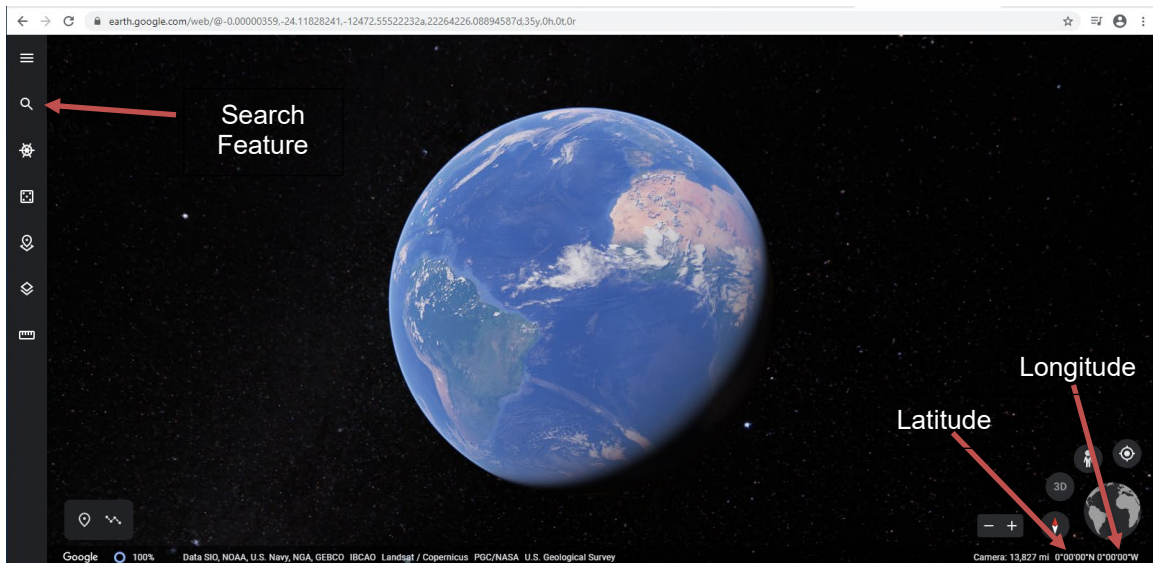

GOOGLE EARTH LAB

Introduction: Geography is an important science to have an understanding of. Geography helps us to understand our place in this world and where different places are in relation to each other. It is especially important to us now during these difficult times when social distancing is required and we don't get to experience the world around us in the way that we like. During this lesson we will be exploring our world both locally and over distance using the Google Earth platform. While it won't replace experiencing the outside world in person, hopefully it will serve as pleasant distraction as well as a learning opportunity.

Directions and requirements:

You will need access to a computer and internet connection so that you can access Google Earth and YouTube as well print off the worksheet that goes along with this exercise.

<https://www.youtube.com/watch?v=cTrsvGytGG0>

The above link gives you a quick rundown of both longitude and latitude and how these coordinates can be used to find places anywhere on the globe.

<https://www.google.com/earth/>

Click on the launch app tab and answer the questions below. For this exercise we will be mainly focusing on the search icon located on the left hand side of the screen as well as the coordinates which are found in the bottom right of the screen as seen in the picture below.